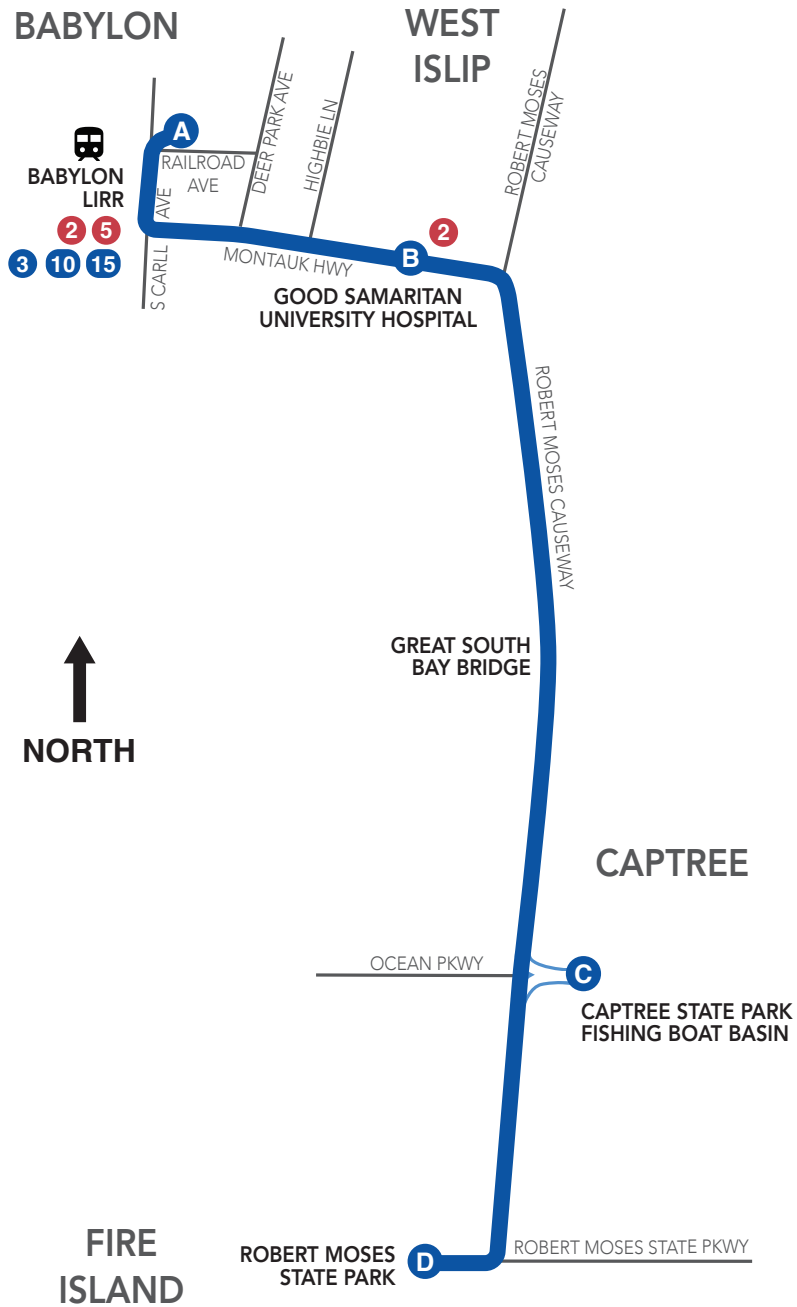

15 **Babylon LIRR
to Robert
Moses State
Park**

Summer Service Only

- Babylon LIRR**
- Good Samaritan University Hospital**
- Captree State Park Fishing Basin***
- Robert Moses State Park**

**Limited trips serve Captree State Park Fishing Basin*

Weekdays
Every 60 Minutes

**Weekends and
Holidays**
Every 60 Minutes

Check timetables in this brochure for exact schedules.

15 Babylon LIRR to Robert Moses State Park ROUTE MAP

- Route 15
- Limited Trips
- Timepoint
- Available Transfers
- LIRR Station
- Point of Interest

*Schematic map.
Not to scale.*

ALL WEEK
Southbound

**Towards Robert Moses
State Park**

Babylon LIRR	West Islip Good Samaritan University Hospital	Babylon Captree State Park Fishing Boat Basin	Robert Moses State Park
A	B	C	D
8:05	8:11	8:25	8:30
9:05	9:11	-	9:30
10:05	10:11	10:25	10:30
11:05	11:11	-	11:30
12:05	12:11	12:25	12:30
1:05	1:11	1:25	1:30
2:05	2:11	-	2:30
3:05	3:11	-	3:30
4:05	4:11	-	4:30
5:05	5:11	-	5:30
6:05	6:11	-	6:30

PM times are in **BOLD TEXT**.

ALL WEEK
Northbound

Towards Babylon LIRR

Robert Moses State Park	Babylon Captree State Park Fishing Boat Basin	West Islip Good Samaritan University Hospital	Babylon LIRR
D	C	B	A
8:30	-	8:49	8:55
9:30	-	9:48	9:55
10:30	-	10:48	10:55
11:30	-	11:48	11:55
12:30	-	12:48	12:55
1:30	-	1:48	1:55
2:30	2:35	2:48	2:55
3:30	-	3:48	3:55
4:30	4:35	4:48	4:55
5:30	-	5:48	5:55
6:30	6:35	6:48	6:55